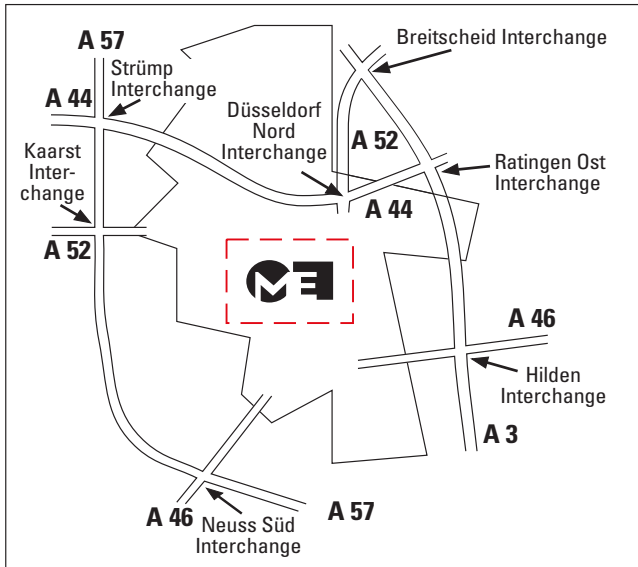

How to find us

Parking:

We have a sufficient number of parking spaces available in the underground car park. The entrance is located on Bleichstrasse.

-  Entrance underground parking
-  Multi-storey car park Bleichstrasse
-  Multi-storey car park Schauspielhaus
-  Schauspielhaus (Theatre)
-  Thyssen Tower